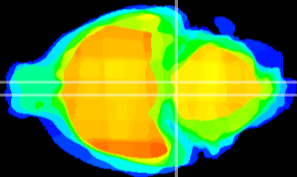

Coronal

Sagittal-R

Sagittal-L

ViBrism: CX04749
Horizontal

Pn