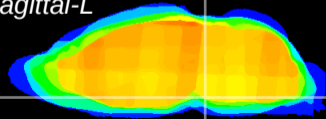

Coronal

Sagittal-R

Sagittal-L

ViBrism: CX04749
Horizontal

Pn