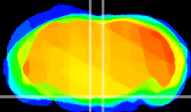

Coronal

Sagittal-R

Sagittal-L

ViBrism: CX04749
Horizontal

Pn