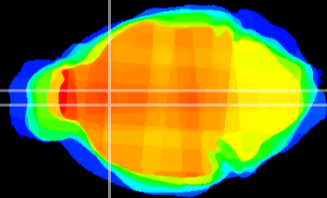

Coronal

Sagittal-R

Sagittal-L

ViBrism: CX04754
Horizontal

LS