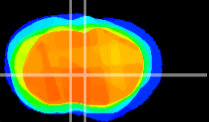

Coronal

Sagittal-R

Sagittal-L

ViBrism: CX04754
Horizontal

LS