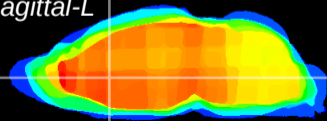

Coronal

Sagittal-R

Sagittal-L

ViBrism: CX04754
Horizontal

LS