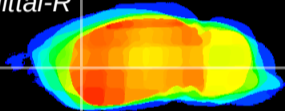

Coronal

Sagittal-R

Sagittal-L

ViBrism: CX04755
Horizontal

CPU lateral