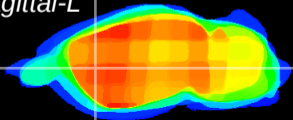

Coronal

Sagittal-R

Sagittal-L

ViBrism: CX04755
Horizontal

CPU lateral