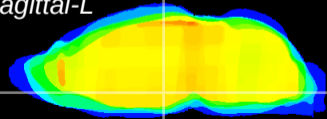

Coronal

Sagittal-R

Sagittal-L

ViBrism: CX04758
Horizontal

DM