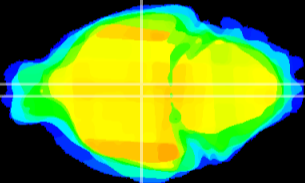

Coronal

Sagittal-R

Sagittal-L

ViBrism: CX04758
Horizontal

DM