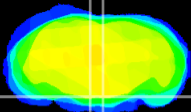

Coronal

Sagittal-R

Sagittal-L

ViBrism: CX04775
Horizontal

Pn