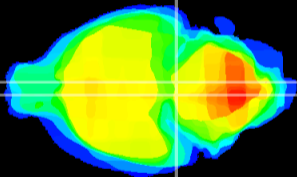

Coronal

Sagittal-R

Sagittal-L

ViBrism: CX04775
Horizontal

Pn