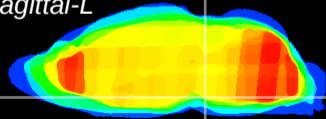

Coronal

Sagittal-R

Sagittal-L

ViBrism: CX04775
Horizontal

Pn