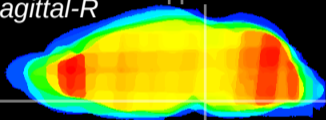

Coronal

Sagittal-R

Sagittal-L

ViBrism: CX04775
Horizontal

Pn