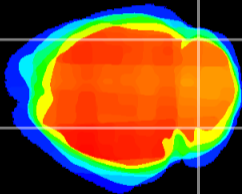

*Coronal*

*Sagittal-R*

*Sagittal-L*

ViBrism: CX04777  
*Horizontal*

Cb lobe