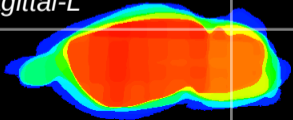

*Coronal*

*Sagittal-R*

*Sagittal-L*

ViBrism: CX04777  
*Horizontal*

Cb lobe