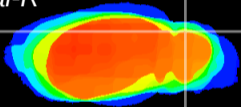

*Coronal*

*Sagittal-R*

*Sagittal-L*

ViBrism: CX04777  
*Horizontal*

Cb lobe