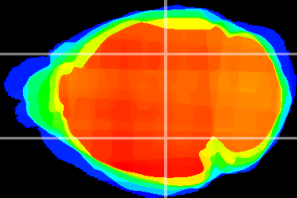

Coronal

Sagittal-R

Sagittal-L

ViBrism: CX04777
Horizontal

LG