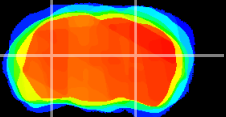

Coronal

Sagittal-R

Sagittal-L

ViBrism: CX04777
Horizontal

LG