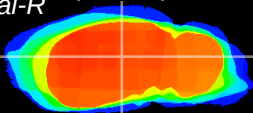

Coronal

Sagittal-R

Sagittal-L

ViBrism: CX04777
Horizontal

LG