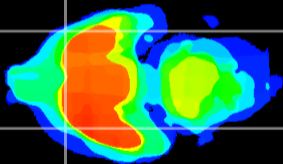

Coronal

Sagittal-R

Sagittal-L

ViBrism: CX04777
Horizontal

Pir