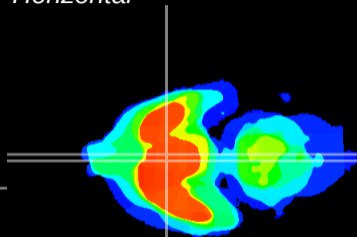

Coronal

Sagittal-R

Sagittal-L

ViBriSM: CX04783
Horizontal

SCN