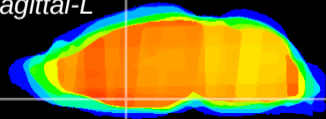

Coronal

Sagittal-R

Sagittal-L

ViBrism: CX04785
Horizontal

MPA