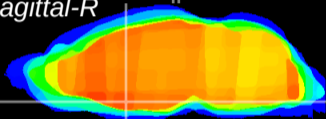

Coronal

Sagittal-R

Sagittal-L

ViBrism: CX04785
Horizontal

MPA