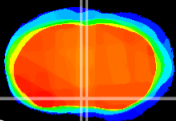

Coronal

Sagittal-R

Sagittal-L

ViBrism: CX04785
Horizontal

MPA