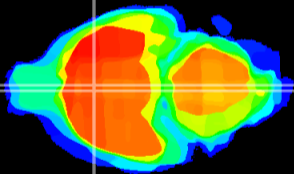

Coronal

Sagittal-R

Sagittal-L

ViBrism: CX04785
Horizontal

MPA