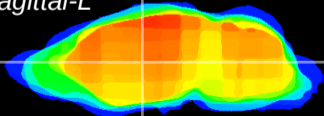

Coronal

Sagittal-R

Sagittal-L

ViBrism: CX04786
Horizontal

VA/VL