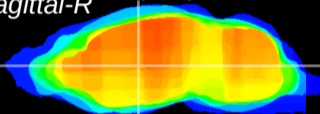

Coronal

Sagittal-R

Sagittal-L

ViBrism: CX04786
Horizontal

VA/VL