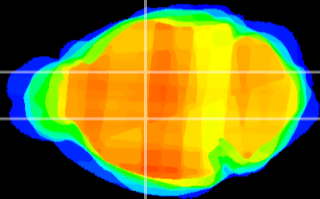

Coronal

Sagittal-R

Sagittal-L

ViBrism: CX04786
Horizontal

VA/VL