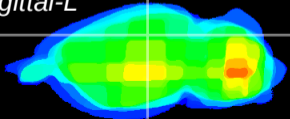

Coronal

Sagittal-R

Sagittal-L

ViBrism: CX04787
Horizontal

CA2/CA3