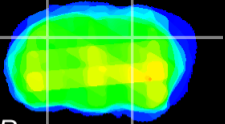

Coronal

Sagittal-R

Sagittal-L

ViBrism: CX04787
Horizontal

CA2/CA3