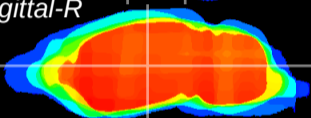

Coronal

Sagittal-R

Sagittal-L

ViBrism: CX04788
Horizontal

VPM/VPL