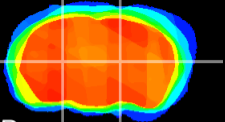

Coronal

Sagittal-R

Sagittal-L

ViBrism: CX04788
Horizontal

VPM/VPL