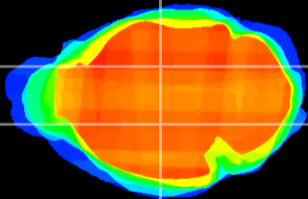

Coronal

Sagittal-R

Sagittal-L

ViBrism: CX04788
Horizontal

VPM/VPL