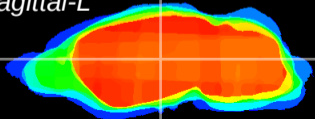

Coronal

Sagittal-R

Sagittal-L

ViBrism: CX04788
Horizontal

VPM/VPL