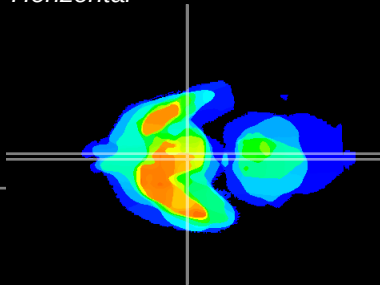

Coronal

Sagittal-R

Sagittal-L

ViBrism: CX04790
Horizontal

Arc