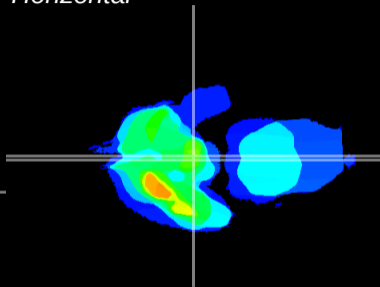

Coronal

Sagittal-R

Sagittal-L

ViBriSM: CX04795
Horizontal

ME