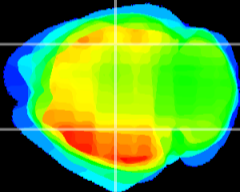

Coronal

Sagittal-R

Sagittal-L

ViBrism: CX04796
Horizontal

CA2/CA3