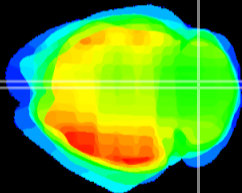

Coronal

Sagittal-R

Sagittal-L

ViBrism: CX04796
Horizontal

Cb vermis