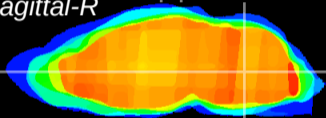

Coronal

Sagittal-R

Sagittal-L

ViBrism: CX04797
Horizontal

MVe