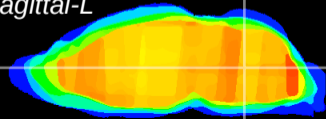

Coronal

Sagittal-R

Sagittal-L

ViBrism: CX04797
Horizontal

MVe