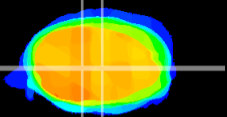

Coronal

Sagittal-R

Sagittal-L

ViBrism: CX04797
Horizontal

MVe