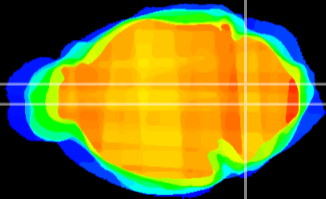

Coronal

Sagittal-R

Sagittal-L

ViBrism: CX04797
Horizontal

MVe