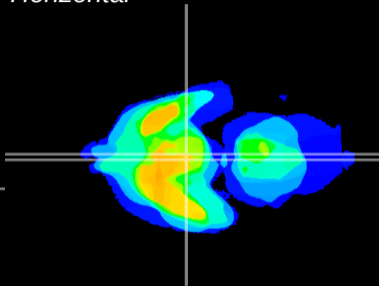

Coronal

Sagittal-R

Sagittal-L

ViBrism: CX04802
Horizontal

Arc