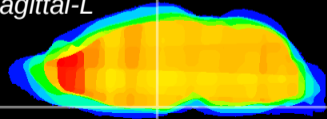

Coronal

Sagittal-R

Sagittal-L

ViBrism: CX04802
Horizontal

Arc