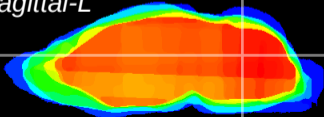

Coronal

Sagittal-R

Sagittal-L

ViBrism: CX04805
Horizontal

Cb nucleus