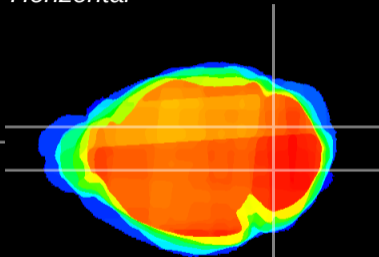

Coronal

Sagittal-R

Sagittal-L

ViBrism: CX04805
Horizontal

Cb nucleus