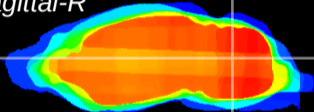

Coronal

Sagittal-R

Sagittal-L

ViBrism: CX04805
Horizontal

Cb nucleus