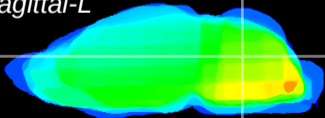

Coronal

Sagittal-R

Sagittal-L

ViBrism: CX04808
Horizontal

Cb nucleus