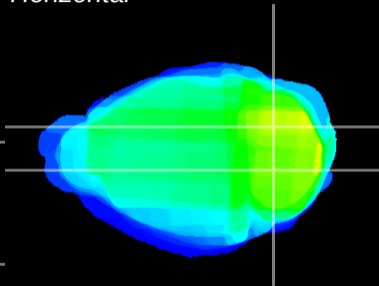

Coronal

Sagittal-R

Sagittal-L

ViBrism: CX04808
Horizontal

Cb nucleus