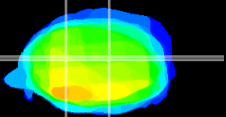

Coronal

Sagittal-R

Sagittal-L

ViBrism: CX04808
Horizontal

Cb nucleus