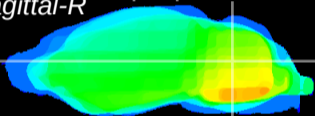

Coronal

Sagittal-R

Sagittal-L

ViBrism: CX04808
Horizontal

Cb nucleus