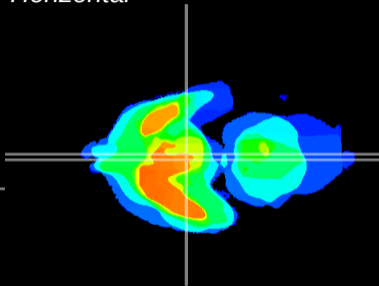

Coronal

Sagittal-R

Sagittal-L

ViBrism: CX04811
Horizontal

Arc