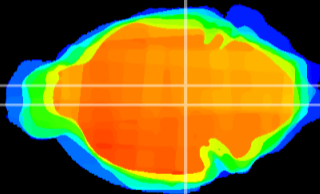

Coronal

Sagittal-R

Sagittal-L

ViBrism: CX04811
Horizontal

VTA