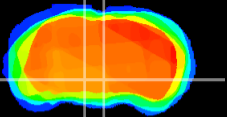

Coronal

Sagittal-R

Sagittal-L

ViBrism: CX04811
Horizontal

VTA