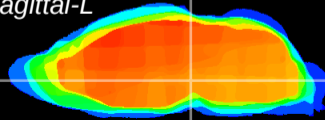

Coronal

Sagittal-R

Sagittal-L

ViBrism: CX04811
Horizontal

VTA