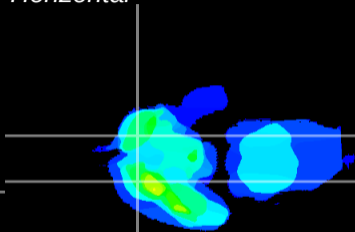

Coronal

Sagittal-R

Sagittal-L

ViBrism: CX04812
Horizontal

Tu