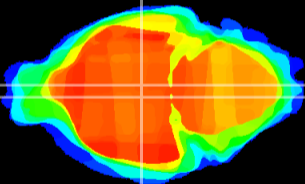

Coronal

Sagittal-R

Sagittal-L

ViBrism: CX04813
Horizontal

DM