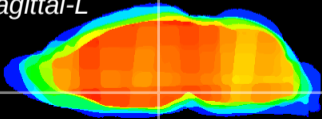

Coronal

Sagittal-R

Sagittal-L

ViBrism: CX04813
Horizontal

DM