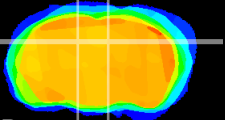

Coronal

Sagittal-R

Sagittal-L

ViBrism: CX04817
Horizontal

DG