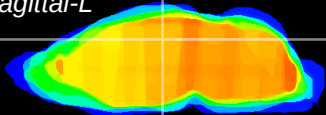

Coronal

Sagittal-R

Sagittal-L

ViBrism: CX04817
Horizontal

DG