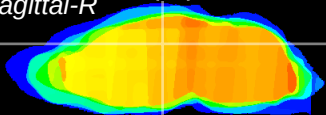

Coronal

Sagittal-R

Sagittal-L

ViBrism: CX04817
Horizontal

DG