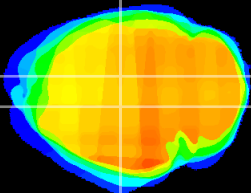

Coronal

Sagittal-R

Sagittal-L

ViBrism: CX04817
Horizontal

DG