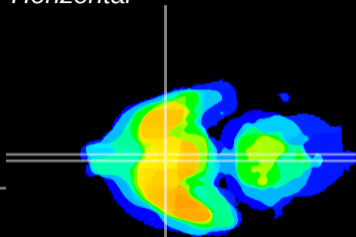

Coronal

Sagittal-R

Sagittal-L

ViBrisM: CX04817
Horizontal

SCN