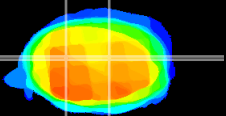

Coronal

Sagittal-R

Sagittal-L

ViBrism: CX04824
Horizontal

Cb nucleus