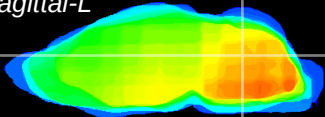

Coronal

Sagittal-R

Sagittal-L

ViBrism: CX04824
Horizontal

Cb nucleus