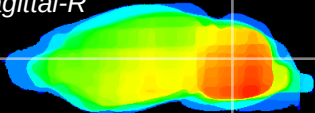

Coronal

Sagittal-R

Sagittal-L

ViBrism: CX04824
Horizontal

Cb nucleus