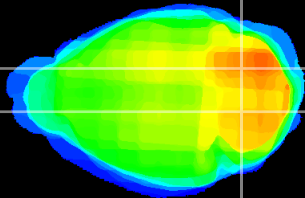

Coronal

Sagittal-R

Sagittal-L

ViBrism: CX04824
Horizontal

Cb nucleus