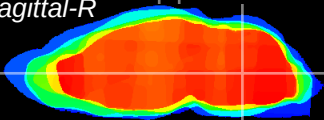

Coronal

Sagittal-R

Sagittal-L

ViBrism: CX04826
Horizontal

MVe