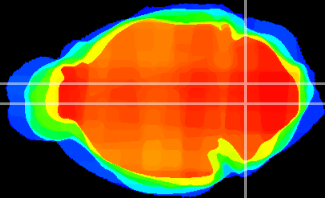

Coronal

Sagittal-R

Sagittal-L

ViBrism: CX04826
Horizontal

MVe