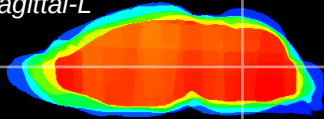

Coronal

Sagittal-R

Sagittal-L

ViBrism: CX04826
Horizontal

MVe