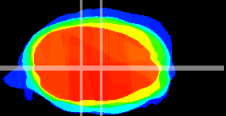

Coronal

Sagittal-R

Sagittal-L

ViBrism: CX04826
Horizontal

MVe