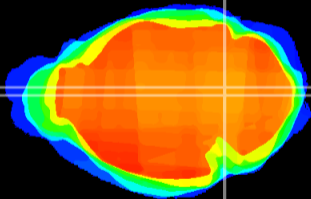

Coronal

Sagittal-R

Sagittal-L

ViBrism: CX04829
Horizontal

Tg