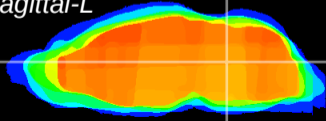

Coronal

Sagittal-R

Sagittal-L

ViBrism: CX04829
Horizontal

Tg