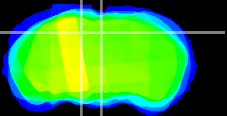

Coronal

Sagittal-R

Sagittal-L

ViBrism: CX04830
Horizontal

SC