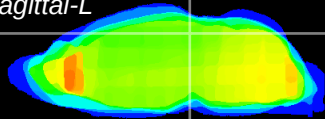

Coronal

Sagittal-R

Sagittal-L

ViBrism: CX04830
Horizontal

SC