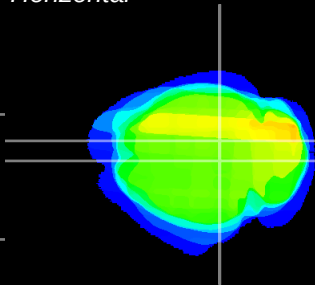

Coronal

Sagittal-R

Sagittal-L

ViBrism: CX04830
Horizontal

SC