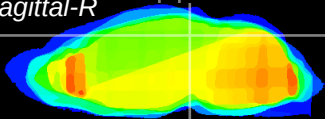

Coronal

Sagittal-R

Sagittal-L

ViBrism: CX04830
Horizontal

SC