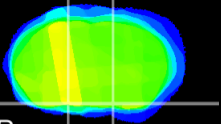

Coronal

Sagittal-R

Sagittal-L

ViBrism: CX04830
Horizontal

S0