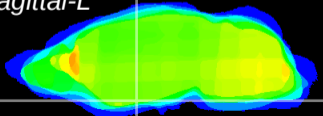

Coronal

Sagittal-R

Sagittal-L

ViBrism: CX04830
Horizontal

S0