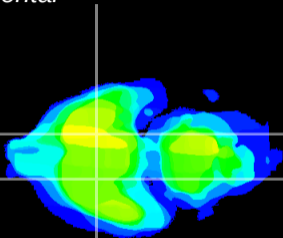

Coronal

Sagittal-R

Sagittal-L

ViBrism: CX04830
Horizontal

S0