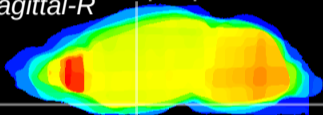

Coronal

Sagittal-R

Sagittal-L

ViBrism: CX04830
Horizontal

S0