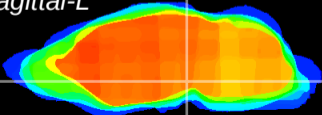

Coronal

Sagittal-R

Sagittal-L

ViBrism: CX04831
Horizontal

SN