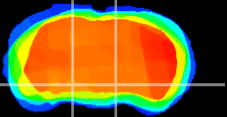

Coronal

Sagittal-R

Sagittal-L

ViBrism: CX04831
Horizontal

SN