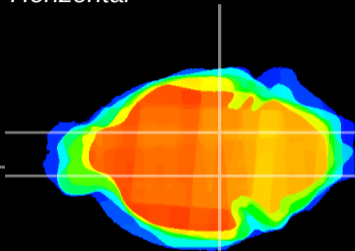

Coronal

Sagittal-R

Sagittal-L

ViBrism: CX04831
Horizontal

SN