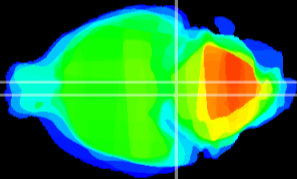

Coronal

Sagittal-R

Sagittal-L

ViBrism: CX04832
Horizontal

Pn