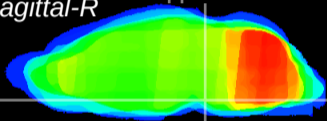

Coronal

Sagittal-R

Sagittal-L

ViBrism: CX04832
Horizontal

Pn