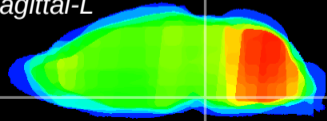

Coronal

Sagittal-R

Sagittal-L

ViBrism: CX04832
Horizontal

Pn