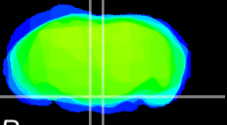

Coronal

Sagittal-R

Sagittal-L

ViBrism: CX04832
Horizontal

Pn