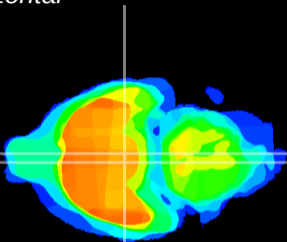

Coronal

Sagittal-R

Sagittal-L

ViBrism: CX04838
Horizontal

VMH