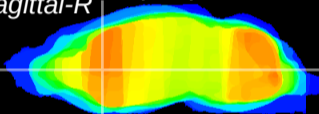

Coronal

Sagittal-R

Sagittal-L

ViBris: CX04839
Horizontal

CPU medial