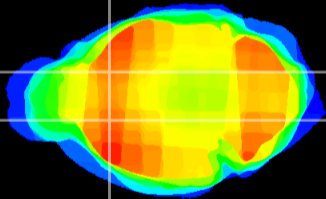

Coronal

Sagittal-R

Sagittal-L

ViBris: CX04839
Horizontal

CPU medial