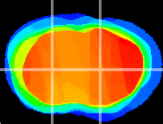

Coronal

Sagittal-R

Sagittal-L

ViBris: CX04839
Horizontal

CPU medial