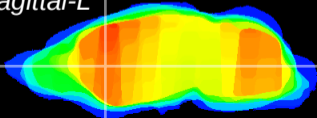

Coronal

Sagittal-R

Sagittal-L

ViBris: CX04839
Horizontal

CPU medial