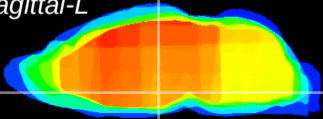

Coronal

Sagittal-R

Sagittal-L

ViBrism: CX04841
Horizontal

DM