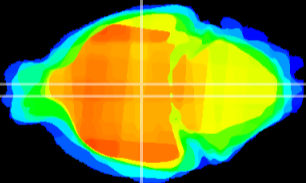

Coronal

Sagittal-R

Sagittal-L

ViBrism: CX04841
Horizontal

DM