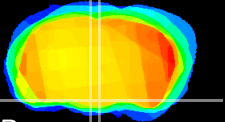

Coronal

Sagittal-R

Sagittal-L

ViBrism: CX04846
Horizontal

VMH