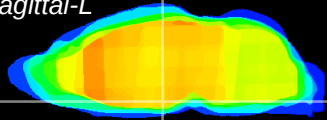

Coronal

Sagittal-R

Sagittal-L

ViBrism: CX04846
Horizontal

VMH