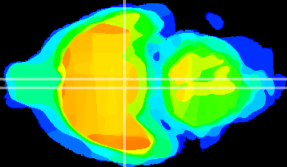

Coronal

Sagittal-R

Sagittal-L

ViBrism: CX04846
Horizontal

VMH