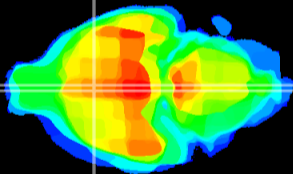

Coronal

Sagittal-R

Sagittal-L

ViBriSM: CX04859
Horizontal

MPA