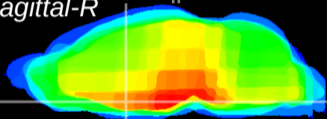

Coronal

Sagittal-R

Sagittal-L

ViBriSM: CX04859
Horizontal

MPA