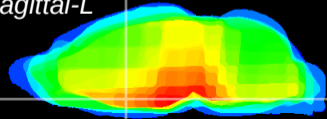

Coronal

Sagittal-R

Sagittal-L

ViBriSM: CX04859
Horizontal

MPA