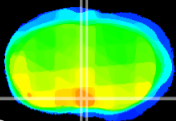

Coronal

Sagittal-R

Sagittal-L

ViBriSM: CX04859
Horizontal

MPA