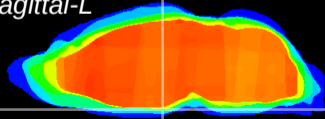

Coronal

Sagittal-R

Sagittal-L

ViBrisM: CX04860
Horizontal

ME