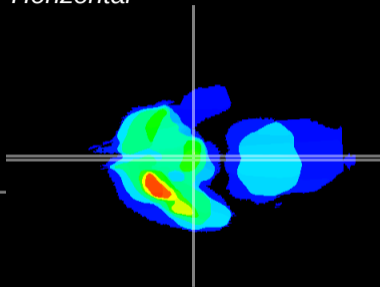

Coronal

Sagittal-R

Sagittal-L

ViBrisM: CX04860
Horizontal

ME