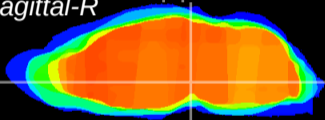

Coronal

Sagittal-R

Sagittal-L

ViBrism: CX04860
Horizontal

VTA