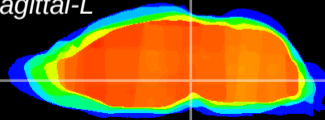

Coronal

Sagittal-R

Sagittal-L

ViBrism: CX04860
Horizontal

VTA