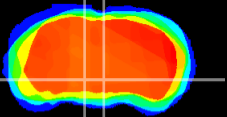

Coronal

Sagittal-R

Sagittal-L

ViBrism: CX04860
Horizontal

VTA