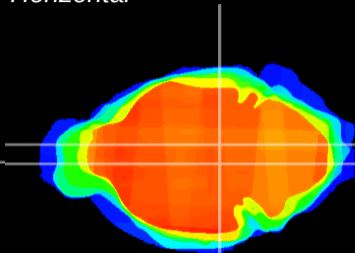

Coronal

Sagittal-R

Sagittal-L

ViBrism: CX04860
Horizontal

VTA