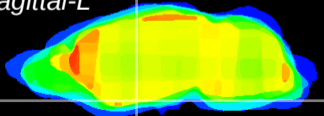

Coronal

Sagittal-R

Sagittal-L

ViBrisM: CX04861
Horizontal

S0