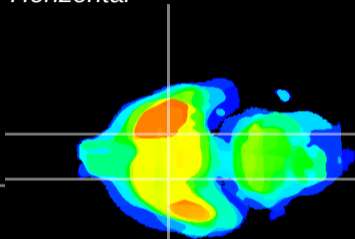

Coronal

Sagittal-R

Sagittal-L

ViBrisM: CX04861
Horizontal

S0