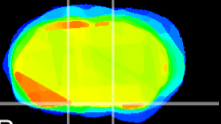

Coronal

Sagittal-R

Sagittal-L

ViBrisM: CX04861
Horizontal

S0