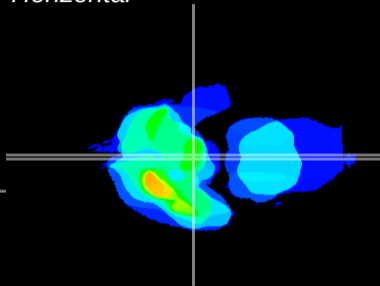

Coronal

Sagittal-R

Sagittal-L

ViBrism: CX04865
Horizontal

ME