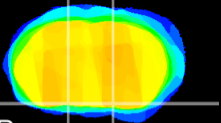

Coronal

Sagittal-R

Sagittal-L

ViBriSM: CX04865
Horizontal

S0