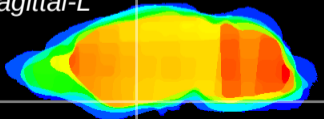

Coronal

Sagittal-R

Sagittal-L

ViBriSM: CX04865
Horizontal

S0