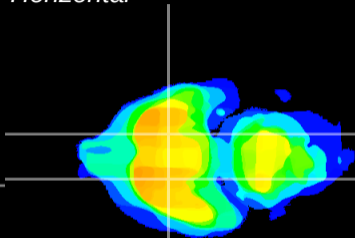

Coronal

Sagittal-R

Sagittal-L

ViBriSM: CX04865
Horizontal

S0