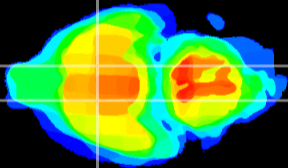

Coronal

Sagittal-R

Sagittal-L

ViBrism: CX04874
Horizontal

LH