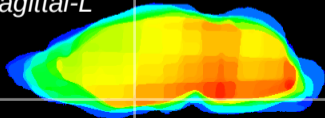

Coronal

Sagittal-R

Sagittal-L

ViBrism: CX04874
Horizontal

LH