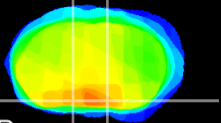

Coronal

Sagittal-R

Sagittal-L

ViBrism: CX04874
Horizontal

LH