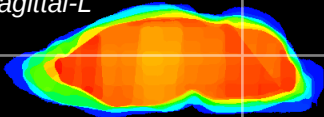

Coronal

Sagittal-R

Sagittal-L

ViBrism: CX04877
Horizontal

Cb nucleus