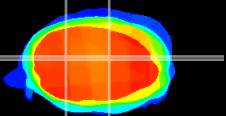

Coronal

Sagittal-R

Sagittal-L

ViBrism: CX04877
Horizontal

Cb nucleus