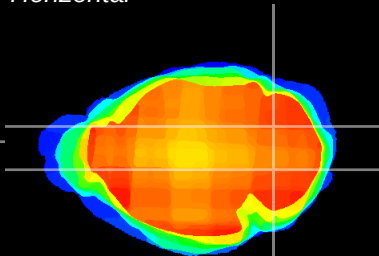

Coronal

Sagittal-R

Sagittal-L

ViBrism: CX04877
Horizontal

Cb nucleus