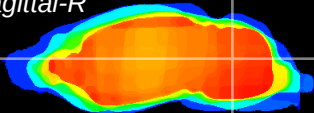

Coronal

Sagittal-R

Sagittal-L

ViBrism: CX04877
Horizontal

Cb nucleus