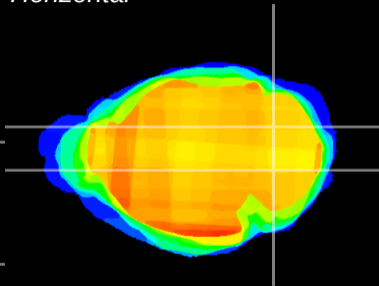

Coronal

Sagittal-R

Sagittal-L

ViBrism: CX04879
Horizontal

Cb nucleus