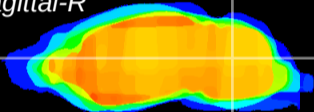

Coronal

Sagittal-R

Sagittal-L

ViBrism: CX04879
Horizontal

Cb nucleus