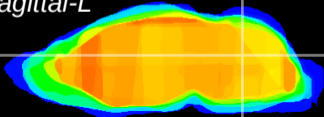

Coronal

Sagittal-R

Sagittal-L

ViBrism: CX04879
Horizontal

Cb nucleus