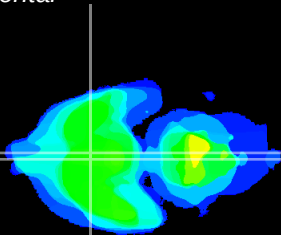

Coronal

Sagittal-R

Sagittal-L

ViBrism: CX04887
Horizontal

SCN