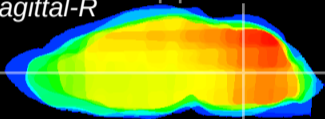

Coronal

Sagittal-R

Sagittal-L

ViBrism: CX04890
Horizontal

MVe