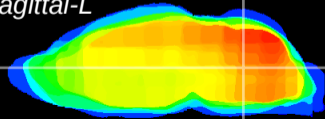

Coronal

Sagittal-R

Sagittal-L

ViBrism: CX04890
Horizontal

MVe