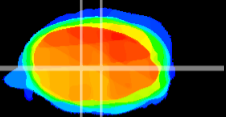

Coronal

Sagittal-R

Sagittal-L

ViBrism: CX04890
Horizontal

MVe