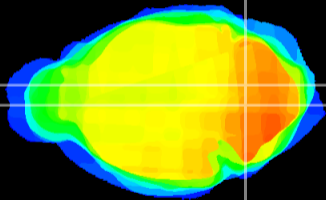

Coronal

Sagittal-R

Sagittal-L

ViBrism: CX04890
Horizontal

MVe