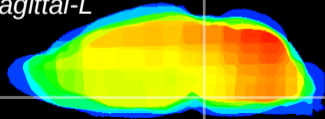

Coronal

Sagittal-R

Sagittal-L

ViBriSM: CX04890
Horizontal

Pn