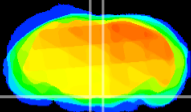

Coronal

Sagittal-R

Sagittal-L

ViBriSM: CX04890
Horizontal

Pn