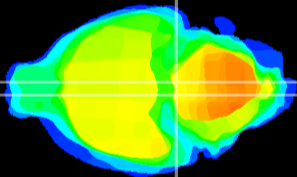

Coronal

Sagittal-R

Sagittal-L

ViBriSM: CX04890
Horizontal

Pn